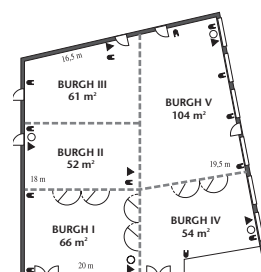

Crowne Plaza Brugge

T +32 50 44 68 44 F +32 50 44 68 68 hotel@cpbrugge.com www.crowneplaza.com/bruggebel
Burg 10, 8000 Brugge, Belgium